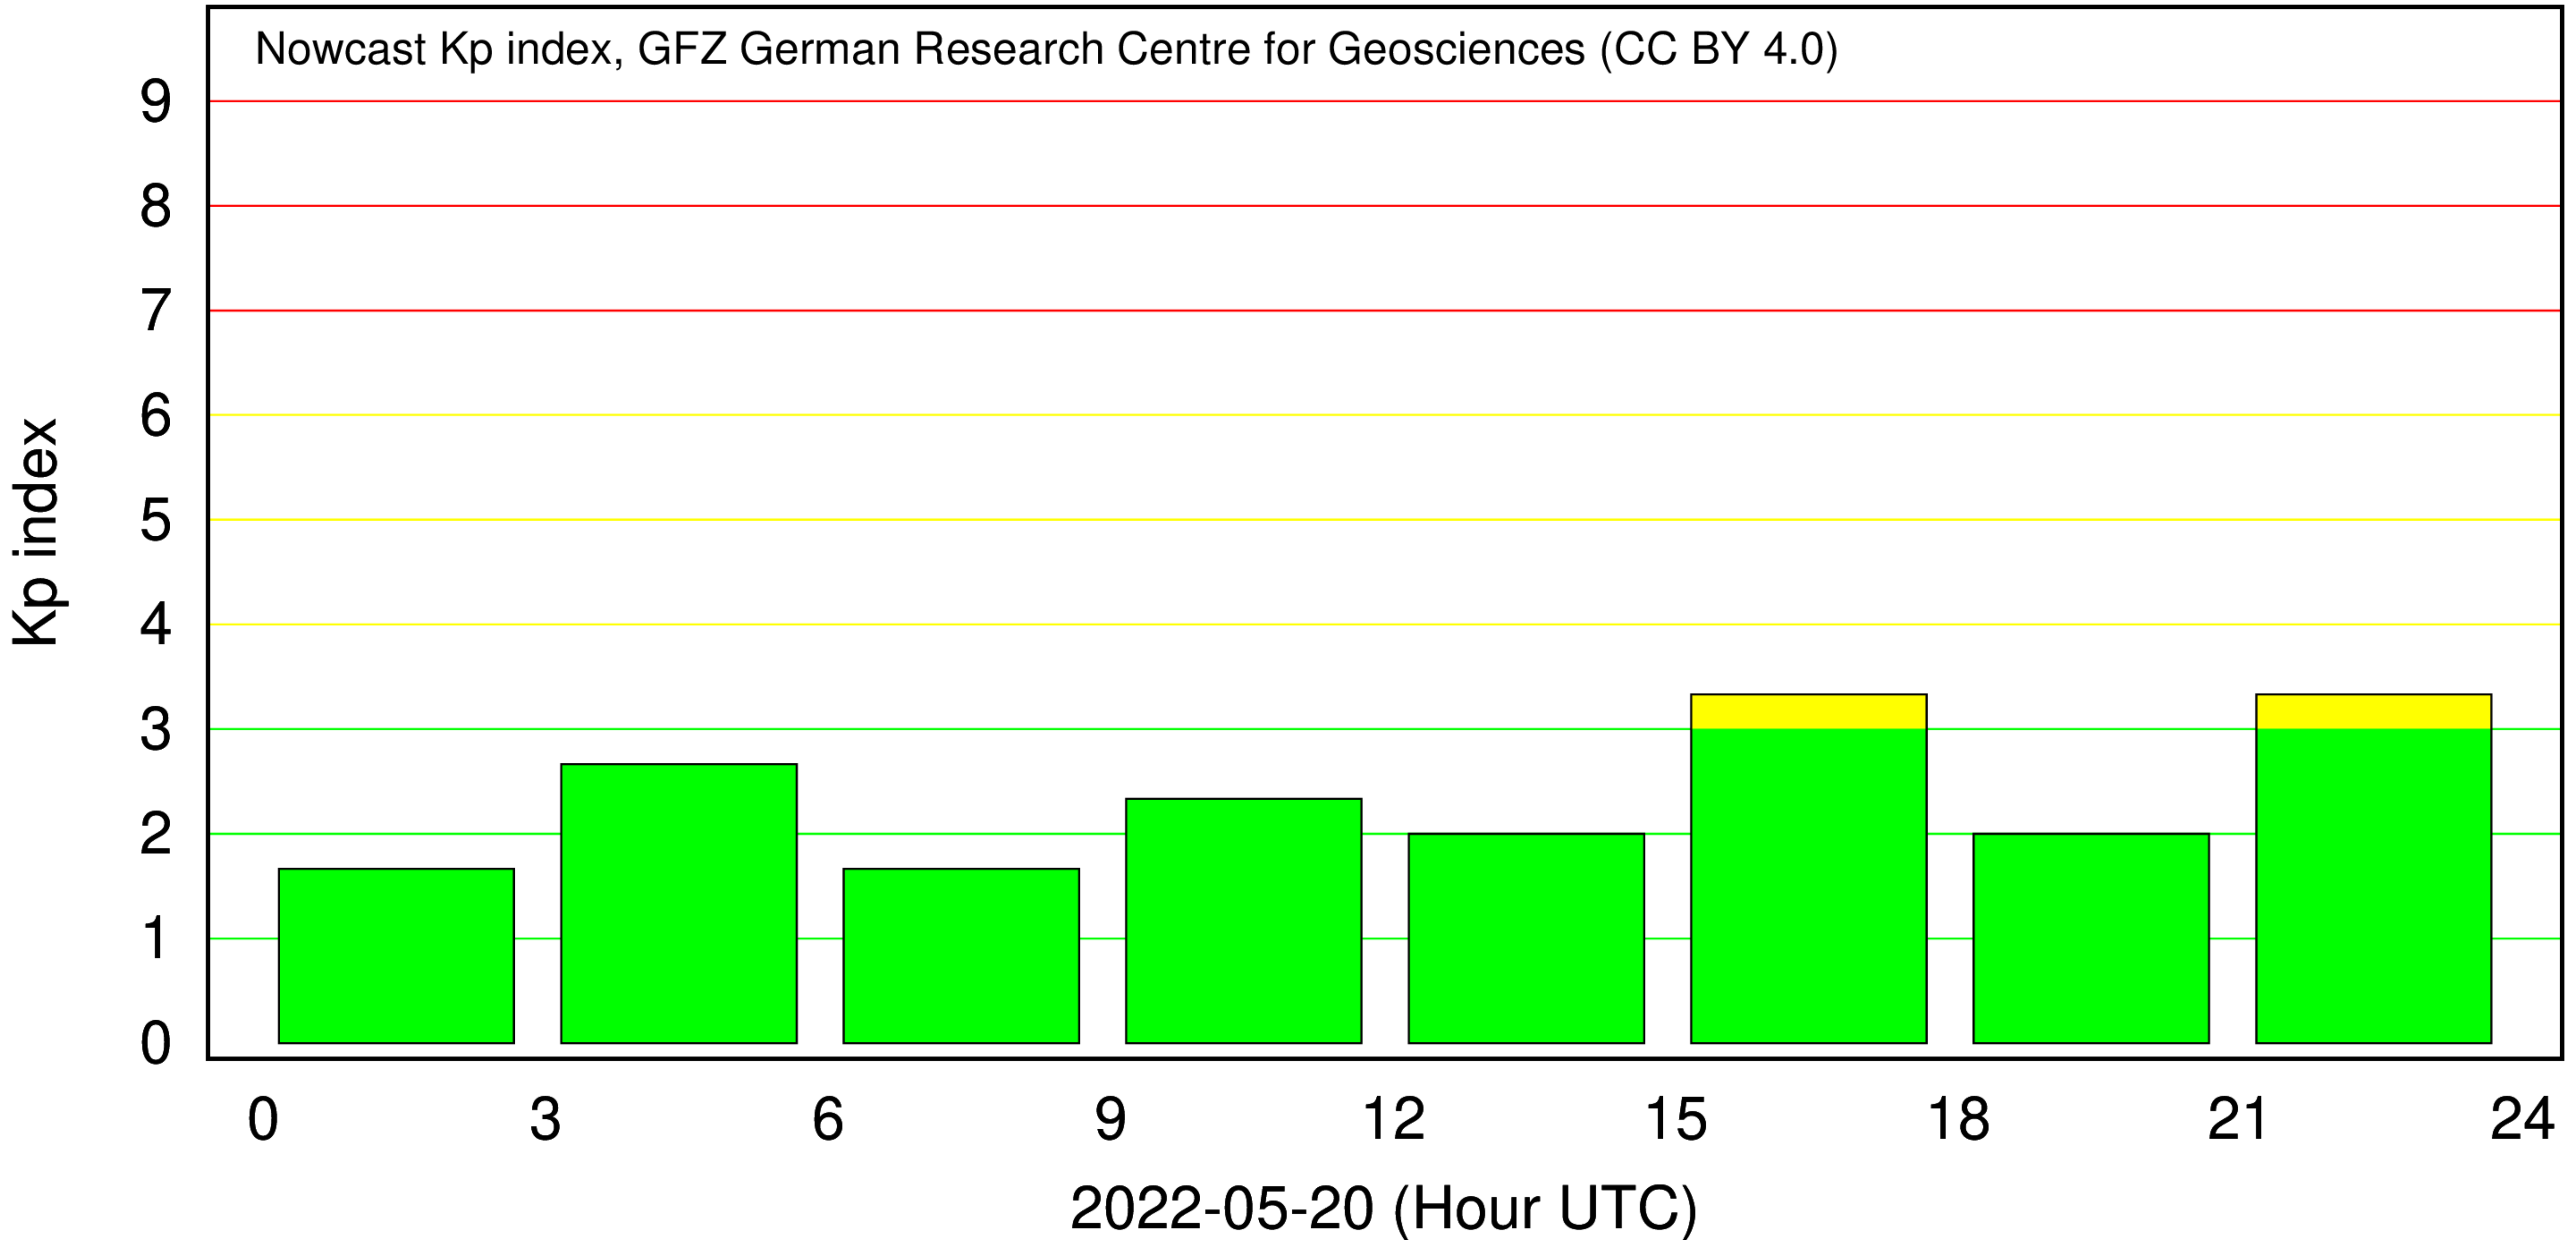

Nowcast Kp index, GFZ German Research Centre for Geosciences (CC BY 4.0)

2022-05-14

2022-05-15

2022-05-16

2022-05-17

2022-05-18

2022-05-19